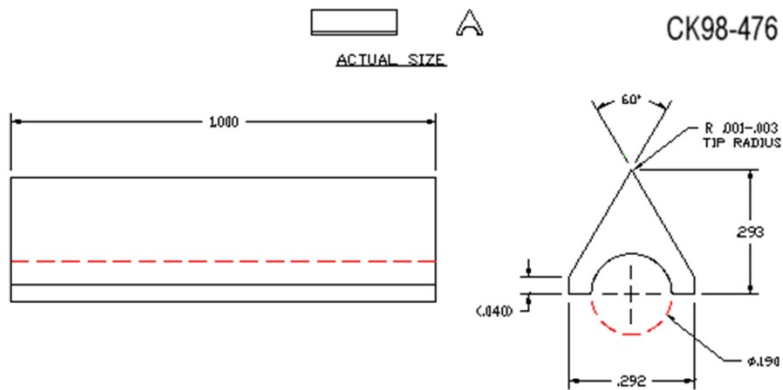

# Hot Cut Knife Tip Configurations

For more information, visit our website at:  
[www.carolinaknife.com](http://www.carolinaknife.com)

Carolina Knife Company  
224 Mulvaney Street Asheville, NC 28803  
Phone: 828-253-6796 FAX: 828-258-0693