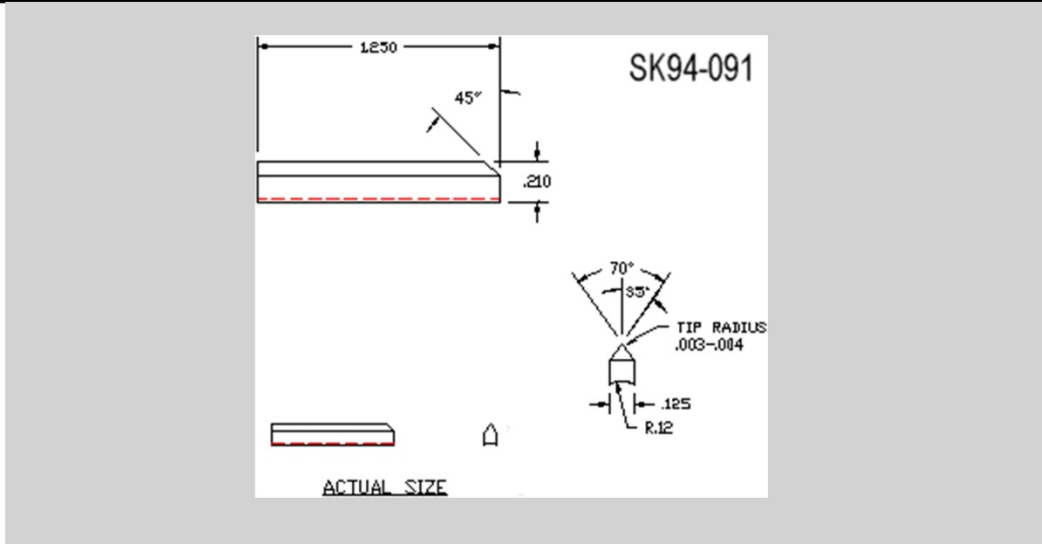

# Hot Cut Knife Tip Configurations

For more information, visit our website at:  
[www.carolinaknife.com](http://www.carolinaknife.com)

Carolina Knife Company  
224 Mulvaney Street Asheville, NC 28803  
Phone: 828-253-6796 FAX: 828-258-0693