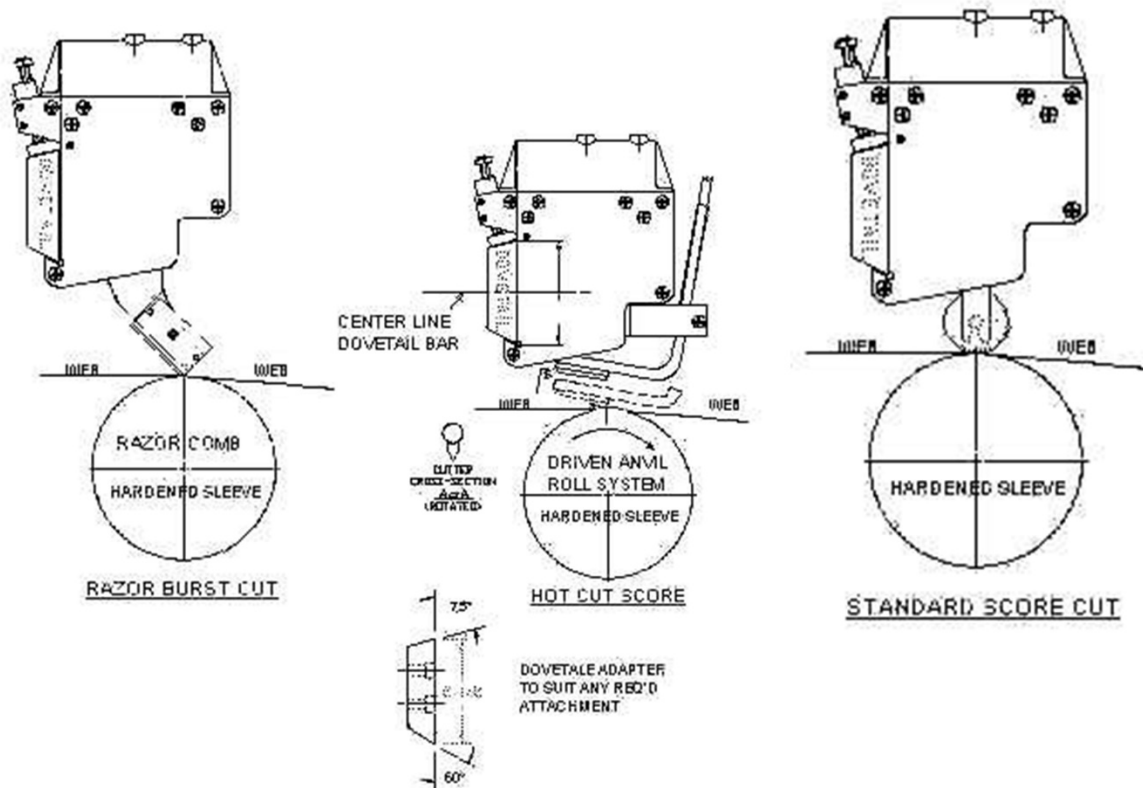

Hot Cut Assembly

Score Cutting Examples

For more information, visit our website at:
www.carolinaknife.com

Carolina Knife Company
224 Mulvaney Street Asheville, NC 28803
Phone: 828-253-6796 FAX: 828-258-0693