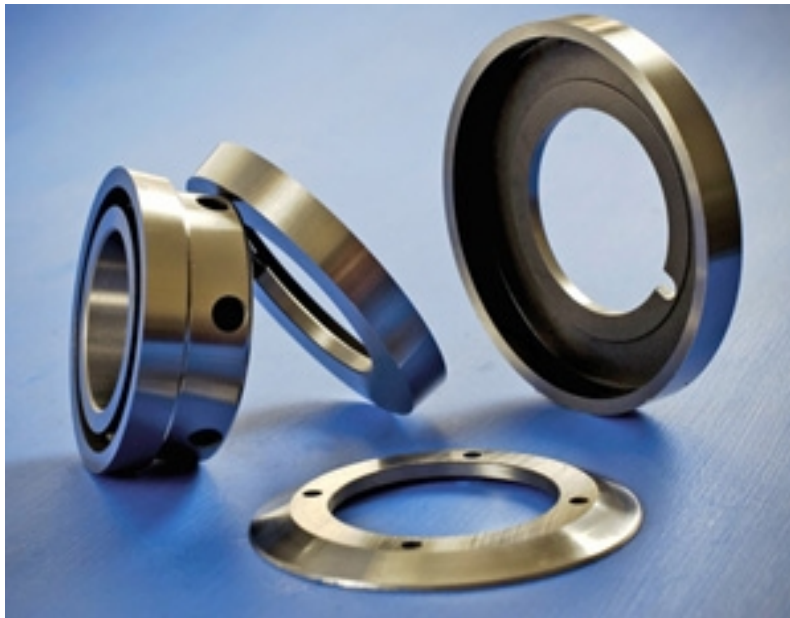

Erhardt and Leimer Slitters

Carolina Knife Company
224 Mulvaney Street
Asheville NC, 28803

Phone US 828-253-6796 Fax US 828-258-0693

On the web at: www.carolinaknife.com and www.cknife.com

Carolina Knife makes and stocks the enclosed range of slitter blades for the Erhardt and Leimer machines. Our Blades are made from M2 steel. We have enclosed the prints of the Erhardt and Leimer blades we stock below. Send us your desired quantities and we will quote your price. Your savings will be substantial.

<u>Enclosed Print #</u>	<u>Carolina Knife part #</u>
92-410 _____	E&L00139IV
92-359 _____	E&L004666IV
92-358 _____	E&L004669IV
02-265 _____	E&L001038IV
92-363 _____	E&L001495IV

Thank you for your interest.